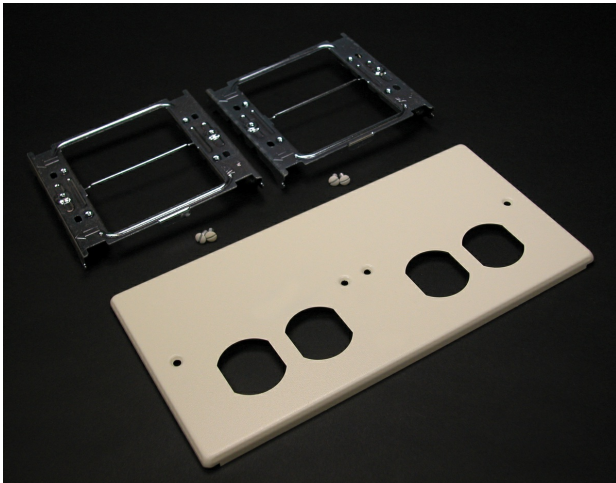

Wiremold
4-GANG W/TWO DUPLEX OPENINGS-GRAY
Part No. CG4047-2BBXX

4000® Series Raceway is the work horse of surface raceway systems. 4000 Series Raceway can be divided for multi-service applications making it ideal for applications requiring a large cable capacity and dual-service requirements. Commercial, institutional, and industrial applications benefit from the rigid steel construction and durable ScuffCoat™ finish of this raceway. 4000 Series Raceway is also ideal for municipalities that have code requirements calling for all steel construction or that prohibit nonmetallic cable management systems.

Features & Benefits

Accepts 15A and 20A duplex receptacles and 106 style frames. Two duplex openings. NOTE: Certified to Canadian Safety Standards for sale in Canada. When ordering these products, change the "V" color prefix to "CV" or the "G" color prefix to "CG" to denote the Canadian versions.