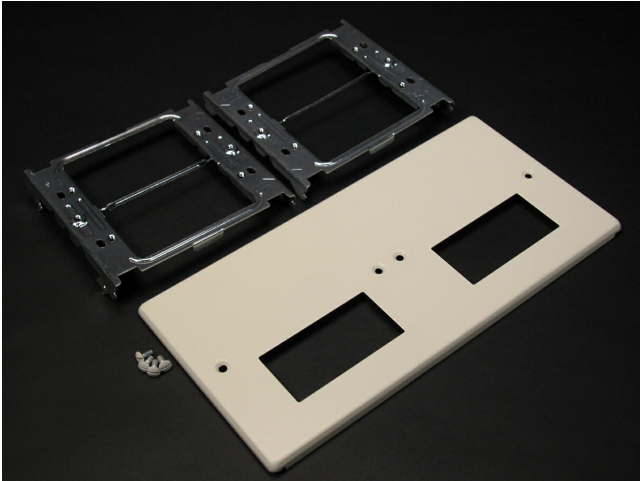

Wiremold
4-GANG W/TWO RECTANGULAR OPENINGS GRAY
Part No. CG4047-2RRXX

4000® Series Raceway is the work horse of surface raceway systems. 4000 Series Raceway can be divided for multi-service applications making it ideal for applications requiring a large cable capacity and dual-service requirements. Commercial, institutional, and industrial applications benefit from the rigid steel construction and durable ScuffCoat™ finish of this raceway. 4000 Series Raceway is also ideal for municipalities that have code requirements calling for all steel construction or that prohibit nonmetallic cable management systems.

Features & Benefits

Accepts rectangular, GFCI, Surge, and Decorator style devices. Does not accept 5507 Series Faceplates. NOTE: Certified to Canadian Safety Standards for sale in Canada. When ordering these products, change the "V" color prefix to "CV" or the "G" color prefix to "CG" to denote the Canadian versions.