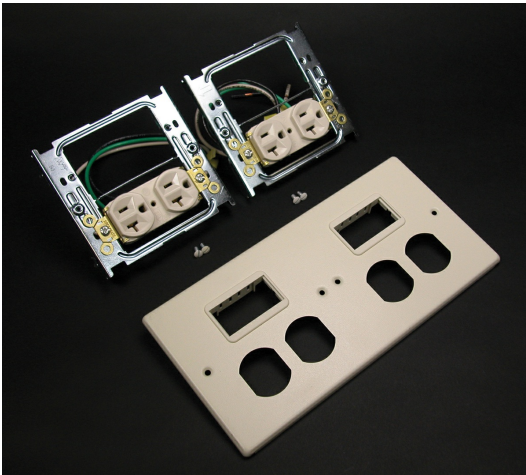

**Wiremold**  
**4-GANG W/TWO DUPLEX INSTALLED AND TWO 2A MINI ADAPTERS-GRAY**  
Part No. CG4047-2WWMM

4000® Series Raceway is the work horse of surface raceway systems. 4000 Series Raceway can be divided for multi-service applications making it ideal for applications requiring a large cable capacity and dual-service requirements. Commercial, institutional, and industrial applications benefit from the rigid steel construction and durable ScuffCoat™ finish of this raceway. 4000 Series Raceway is also ideal for municipalities that have code requirements calling for all steel construction or that prohibit nonmetallic cable management systems.

## Features & Benefits

Includes two Pass and Seymour 20A Duplex Receptacles with 12" wire leads installed on bracket. Includes mini adapter that accepts Pass and Seymour Activate inserts and Wiremold Open System communication modules. NOTE: Certified to Canadian Safety Standards for sale in Canada. When ordering these products, change the "V" color prefix to "CV" or the "G" color prefix to "CG" to denote the Canadian versions.