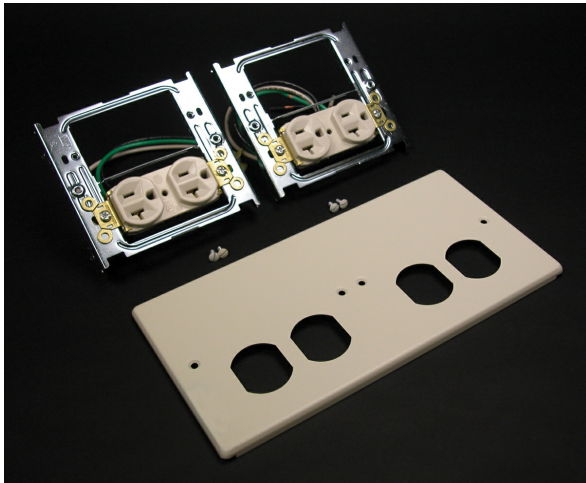

Wiremold
4-GANG W/TWO DUPLEX RECEPTACLES INS GRAY
Part No. CG4047-2WWXX

4000® Series Raceway is the work horse of surface raceway systems. 4000 Series Raceway can be divided for multi-service applications making it ideal for applications requiring a large cable capacity and dual-service requirements. Commercial, institutional, and industrial applications benefit from the rigid steel construction and durable ScuffCoat™ finish of this raceway. 4000 Series Raceway is also ideal for municipalities that have code requirements calling for all steel construction or that prohibit nonmetallic cable management systems.

Features & Benefits

Includes two Pass and Seymour 20A Duplex Receptacles with 12" wire leads installed on bracket.

NOTE: Certified to Canadian Safety Standards for sale in Canada. When ordering these products, change the "V" color prefix to "CV" or the "G" color prefix to "CG" to denote the Canadian versions.

Specifications

General Info

Product Line	Wiremold	UPC Number	786776050448
Country Of Origin	United States		

Dimensions

Product Weight US	0.665 lb
-------------------	----------

Listing Agencies / 3rd Party Agencies