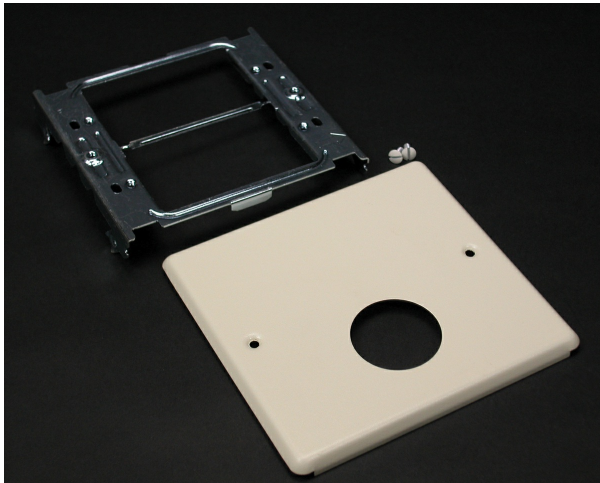

Wiremold
2-GANG SINGLE ROUND OPENING-GRAY
Part No. CG4047AX

4000® Series Raceway is the work horse of surface raceway systems. 4000 Series Raceway can be divided for multi-service applications making it ideal for applications requiring a large cable capacity and dual-service requirements. Commercial, institutional, and industrial applications benefit from the rigid steel construction and durable ScuffCoat™ finish of this raceway. 4000 Series Raceway is also ideal for municipalities that have code requirements calling for all steel construction or that prohibit nonmetallic cable management systems.

Features & Benefits

Accepts straight blade and locking single receptacles with face diameters of 1.38" to 1.39" (35mm to 36mm). NOTE: Certified to Canadian Safety Standards for sale in Canada

When ordering these products, change the "V" color prefix to "CV" or the "G" color prefix to "CG" to denote the Canadian versions

| | | | |
|-------------------|----------|-------------------|----------|
| Product Width US | 5.125 in | Product Weight US | 0.665 lb |
| Product Length US | 4.75 in | | |

Listing Agencies / 3rd Party Agencies