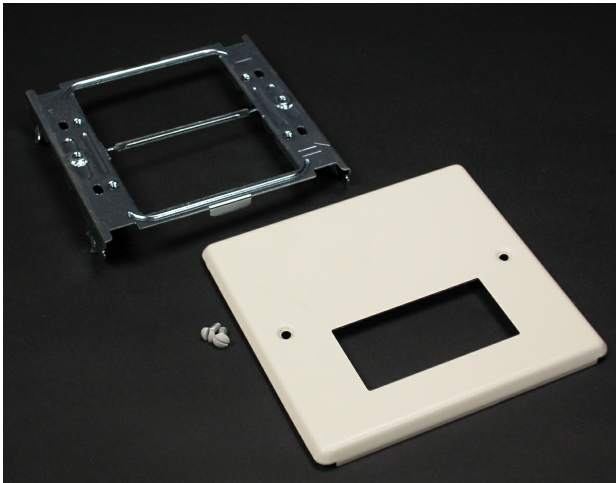

Wiremold 2-GANG RECTANGLE OPENING-GRAY

Part No. CG4047RX

4000® Series Raceway is the work horse of surface raceway systems. 4000 Series Raceway can be divided for multi-service applications making it ideal for applications requiring a large cable capacity and dual-service requirements. Commercial, institutional, and industrial applications benefit from the rigid steel construction and durable ScuffCoat™ finish of this raceway. 4000 Series Raceway is also ideal for municipalities that have code requirements calling for all steel construction or that prohibit nonmetallic cable management systems.

Features & Benefits

Accepts rectangular GFCI, Surge and Decorator style devices

Does not accept 5507 Series Faceplates

NOTE: Certified to Canadian Safety Standards for sale in Canada

When ordering these products, change the "V" color prefix to "CV" or the "G" color prefix to "CG" to denote the Canadian versions

Product Width US	4.75 in	Product Weight US	0.665 lb
------------------	---------	-------------------	----------

Product Length US	5.125 in
-------------------	----------

Listing Agencies / 3rd Party Agencies