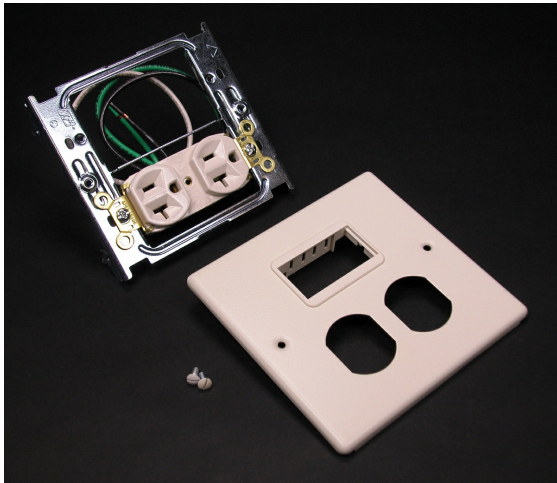

Wiremold
2-GANG W/ONE DUPLEX INSTALLED AND 2A MINI ADAPTER-GRAY
Part No. CG4047WM

4000® Series Raceway is the work horse of surface raceway systems. 4000 Series Raceway can be divided for multi-service applications making it ideal for applications requiring a large cable capacity and dual-service requirements. Commercial, institutional, and industrial applications benefit from the rigid steel construction and durable ScuffCoat™ finish of this raceway. 4000 Series Raceway is also ideal for municipalities that have code requirements calling for all steel construction or that prohibit nonmetallic cable management systems.

Features & Benefits

Includes one Pass and Seymour 20A Duplex Receptacle with 12" wire leads installed on bracket. Includes mini adapter that accepts Pass and Seymour Activate inserts and Wiremold Open System communication modules. NOTE: Certified to Canadian Safety Standards for sale in Canada. When ordering these products, change the "V" color prefix to "CV" or the "G" color prefix to "CG" to denote the Canadian versions.