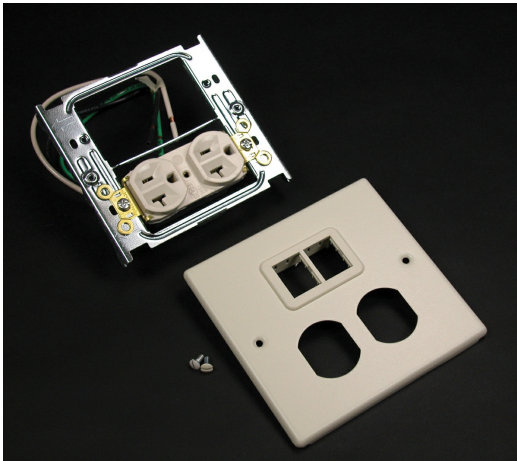

**Wiremold**  
**2-GANG W/ONE DUPLEX INSTALLED AND TRACJACK MINI ADAPTER-GRAY**  
Part No. CG4047WT

4000® Series Raceway is the work horse of surface raceway systems. 4000 Series Raceway can be divided for multi-service applications making it ideal for applications requiring a large cable capacity and dual-service requirements. Commercial, institutional, and industrial applications benefit from the rigid steel construction and durable ScuffCoat™ finish of this raceway. 4000 Series Raceway is also ideal for municipalities that have code requirements calling for all steel construction or that prohibit nonmetallic cable management systems.

## Features & Benefits

Includes one Pass and Seymour 20A Duplex Receptacle with 12" wire leads installed on bracket. Includes mini adapter that accepts two Ortronics TracJack inserts.

NOTE: Certified to Canadian Safety Standards for sale in Canada. When ordering these products, change the "V" color prefix to "CV" or the "G" color prefix to "CG" to denote the Canadian versions.

### Dimensions

Product Weight US	0.665 lb
-------------------	----------