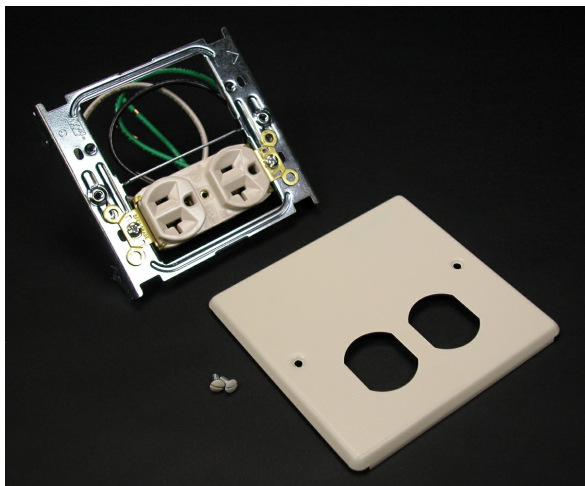

**Wiremold**  
**2-GANG W/ONE DUPLEX RECEPTACLE INST GRAY**  
Part No. CG4047WX

4000® Series Raceway is the work horse of surface raceway systems. 4000 Series Raceway can be divided for multi-service applications making it ideal for applications requiring a large cable capacity and dual-service requirements. Commercial, institutional, and industrial applications benefit from the rigid steel construction and durable ScuffCoat™ finish of this raceway. 4000 Series Raceway is also ideal for municipalities that have code requirements calling for all steel construction or that prohibit nonmetallic cable management systems.

## Features & Benefits

Includes one Pass and Seymour Duplex Receptacle with 12" wire leads installed on bracket. NOTE: Certified to Canadian Safety Standards for sale in Canada. When ordering these products, change the "V" color prefix to "CV" or the "G" color prefix to "CG" to denote the Canadian versions.

### Dimensions

Product Weight US	0.665 lb
-------------------	----------