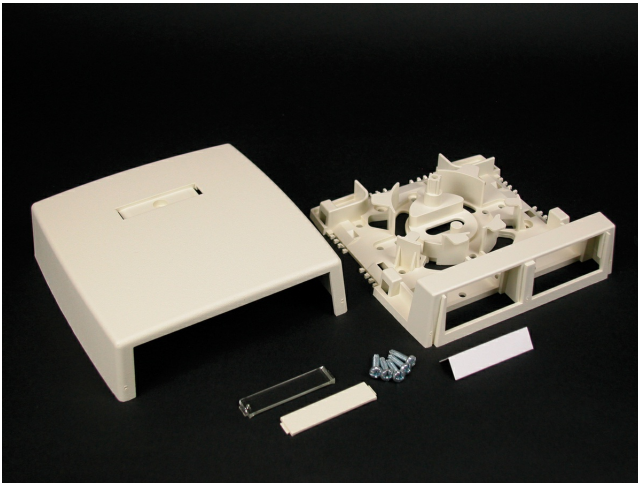

Wiremold
400/800/2300 Two Insert Multimedia Box Fitting
Part No. CM-MMB-232-WH

Fiber storage loop. Accepts two CM2 size Wiremold Open System communication modules or Pass and Seymour Activate Series inserts. Compatible with Wiremold 400, 800, and 2300 Series Raceways.

Features & Benefits

Fiber storage loop. Accepts two CM2 size Wiremold Open System communication modules or Pass and Seymour Activate Series inserts. Compatible with Wiremold 400, 800, and 2300 Series Raceways.