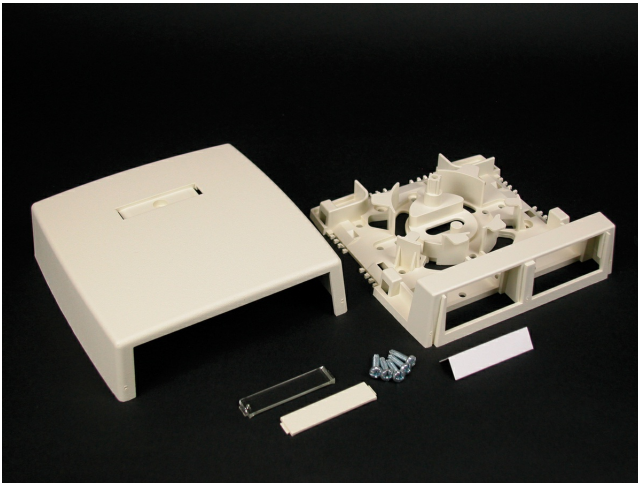

**Wiremold**  
**400/800/2300 Two Insert Multimedia Box Fitting**  
Part No. CM-MMB-232

Fiber storage loop. Accepts two CM2 size Wiremold Open System communication modules or Pass and Seymour Activate Series inserts. Compatible with Wiremold 400, 800, and 2300 Series Raceways.

## Features & Benefits

Fiber storage loop. Accepts two CM2 size Wiremold Open System communication modules or Pass and Seymour Activate Series inserts. Compatible with Wiremold 400, 800, and 2300 Series Raceways.