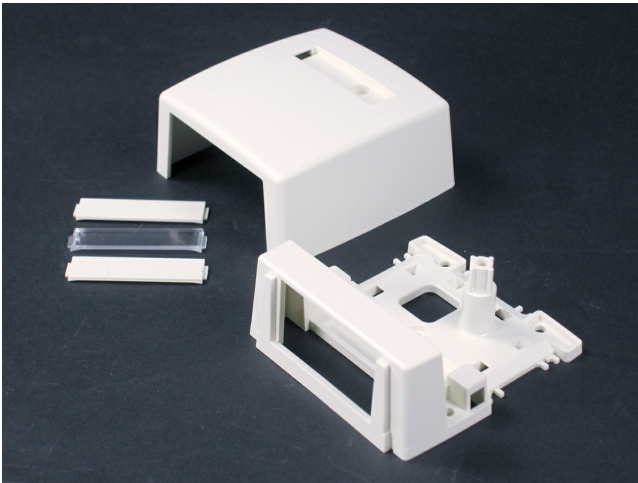

Wiremold
Uniduct 2700-2800 Series One-Insert Multimedia Box Fitting
Part No. CM-MMB-291

Accepts one 2A size Wiremold Open System Communication Module or Pass and Seymour Activate Series Insert. Compatible with Uniduct 2700, 2800, and 2900 Series Raceways.

Features & Benefits

Fiber storage loop. Accepts two CM2 size Wiremold Open System communication modules or Pass and Seymour Activate Series inserts. Compatible with Wiremold 400, 800, and 2300 Series Raceways.