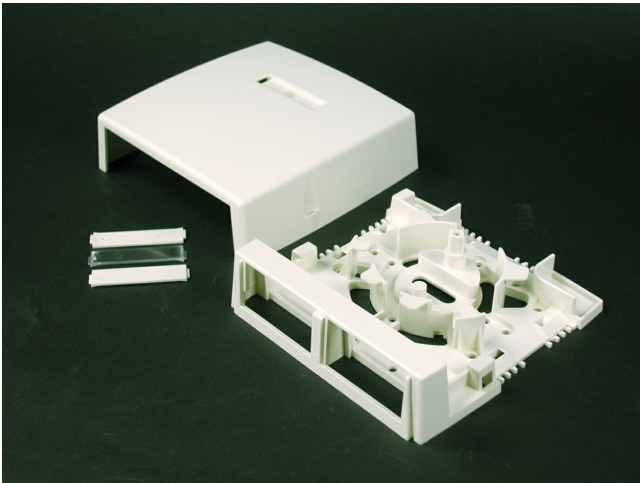

Wiremold
Uniduct 2700-2800-2900 Series Two-Insert Multimedia Box Fitting
Part No. CM-MMB-292-WH

Fiber storage loop. Accepts two 2A size Wiremold Open System Communication Modules or Pass and Seymour Activate Series inserts. Compatible with Uniduct 2700, 2800, and 2900 Series Raceways.

Features & Benefits

Fiber storage loop. Accepts two CM2 size Wiremold Open System communication modules or Pass and Seymour Activate Series inserts. Compatible with Wiremold 400, 800, and 2300 Series Raceways.