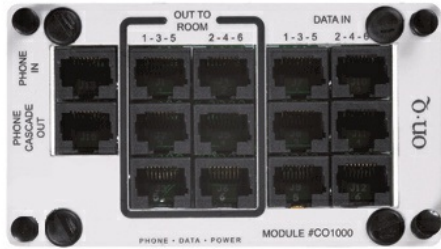

**On-Q**  
**Discontinued - 6-Port Phone and Data Combo Module**  
Part No. CO1000

Allows the distribution of phone and data to up to six rooms with the convenience of a single pull of Cat 5e cable. Supports up to two phone lines and one 100BASE-T data connection per pull. The WP1000 phone/data strap is required on outlets to complete the solution.

## Features & Benefits

Distributes up to two phone lines and one 100BASE-T data connection to six rooms

Ideal retrofit solution within the structured wiring system when limited category cable runs are available

Must be used with the WP1000 phone/data strap to complete the solution

Bracket included