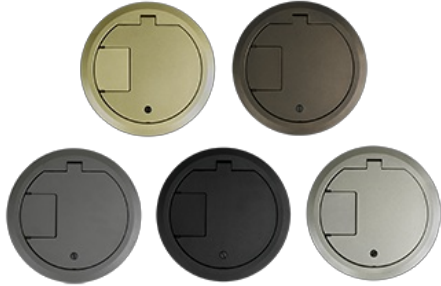

Wiremold  
CRFB Series Surface Style Solid Cover Assembly  
Part No. CRFBBTCBK

FloorSource Series™ CRFB Series™ Floor Boxes are round recessed floor boxes designed to meet the functionality and flexibility requirements of the raised and wood floor markets. CRFB Series Floor Boxes have multiple trade size KOs located on the sides and bottom of the box to feed separate compartments that can accommodate multiple combinations of power, communication, and audio/video services. The surface style covers (sold separately) are made from cast aluminum and are available in powder coat finishes of black, brass, nickel, bronze, gray and aluminum, as well as brushed aluminum, satin brass plated and satin nickel plates finishes. CRFB Series Floor Boxes can also be field configured to accommodate power only, communication only, audio visual only, or combinations of all three services. CRFB Series Floor boxes applications include: open office environments, conference rooms, schools, stages, computer centers and altars.

## Features & Benefits

Available in die cast aluminum with a painted black (BK), brass (BS), nickel (NK), bronze (BZ) or gray (GY) finish. No cutouts are provided for floor coverings. Add suffix "TR" to the end of the part number to indicate tamper-resistant cover assembly.