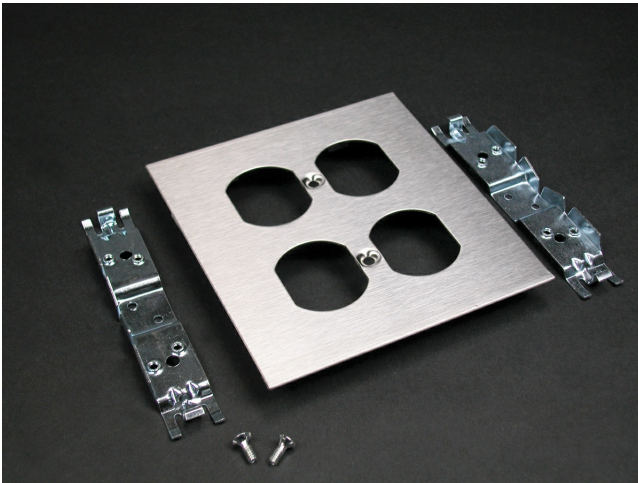

Wiremold  
**DOUBLE DUPLEX RCPT COVER**  
Part No. CS4046B-2

The versatile 4000® Series Raceway in stainless steel has the unique combination of strength and beauty. This not only makes stainless steel raceway highly functional, but also an attractive design element. Ideal for installations where atmospheric corrosives or acidic cleaning solvents make rust a particular concern, S4000 Series Raceway provides all the benefits of the industry-standard Steel 4000 Series Raceway. The smooth brushed finish provides a sleek, polished look to compliment contemporary, upscale applications.

## Features & Benefits

For installation of two duplex style receptacles. Complete with necessary bridges.