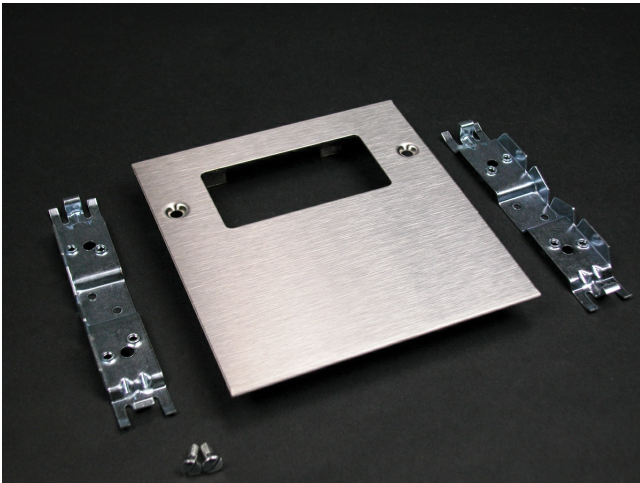

Wiremold
RECTANGULAR RECEPTACLE COVER S.S
Part No. CS4048R

The versatile 4000® Series Raceway in stainless steel has the unique combination of strength and beauty. This not only makes stainless steel raceway highly functional, but also an attractive design element. Ideal for installations where atmospheric corrosives or acidic cleaning solvents make rust a particular concern, S4000 Series Raceway provides all the benefits of the industry-standard Steel 4000 Series Raceway. The smooth brushed finish provides a sleek, polished look to compliment contemporary, upscale applications.

Features & Benefits

For installation of one rectangular receptacle. Complete with necessary bridges.

Specifications

General Info

Product Line	Wiremold	UPC Number	786776538755
Country Of Origin	United States		