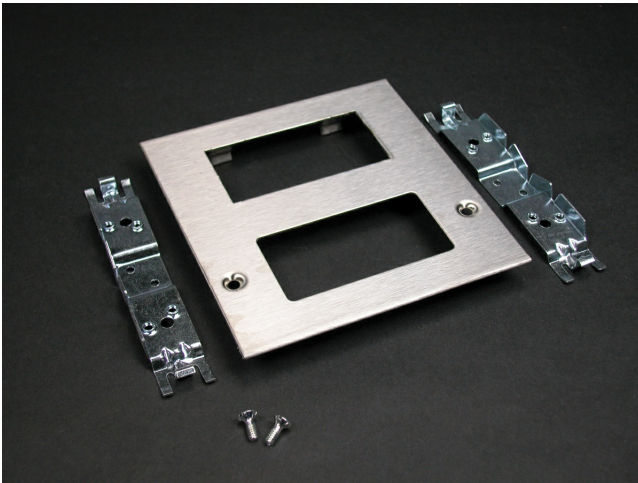

Wiremold
RECEPTACLE COVER & ACO COVER
Part No. CS4048RF

The versatile 4000® Series Raceway in stainless steel has the unique combination of strength and beauty. This not only makes stainless steel raceway highly functional, but also an attractive design element. Ideal for installations where atmospheric corrosives or acidic cleaning solvents make rust a particular concern, S4000 Series Raceway provides all the benefits of the industry-standard Steel 4000 Series Raceway. The smooth brushed finish provides a sleek, polished look to compliment contemporary, upscale applications.

Features & Benefits

For installing a rectangular style device and a modular furniture adapter for communications.

Specifications

General Info

Product Line	Wiremold	UPC Number	786776538762
Country Of Origin	United States		