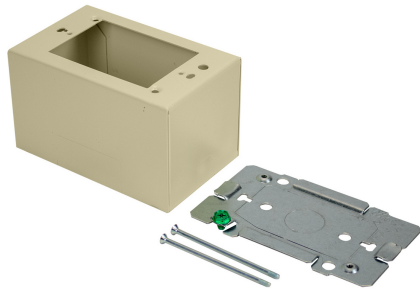

Wiremold  
**STL EXTRA DEEP BOX 2400 IVORY**  
Part No. CV2444

2400® Series Raceway is a single compartment raceway designed for communication or power applications and ideal for use in classrooms, offices, and hotel applications, or anywhere a small low profile raceway is needed. 2400D® Series Divided Raceway is a low profile steel raceway for use where a limited number of power and low voltage cables are required in the same raceway.

## Features & Benefits

One-gang device box with extra depth to allow installation of cabling that requires greater bend radius and storage. Cover has one twistout for 2400 Series Raceway on each side and one twistout for 500 and 700 Series Raceway on the top and bottom.

Accepts industry standard faceplates for electrical and communication devices.  
NOTE: Accepts NEMA single-gang standard faceplates.

Certified to Canadian Safety Standards for sale in Canada. When ordering this product for Canada, add "C" to the beginning of the part number to denote Canadian versions, i.e. "CV2444" or "C2444-FW".

### Dimensions

Product Width US	2.875 in	Product Weight US	0.05 lb
Product Depth US	2.75 in	Product Length US	4.625 in