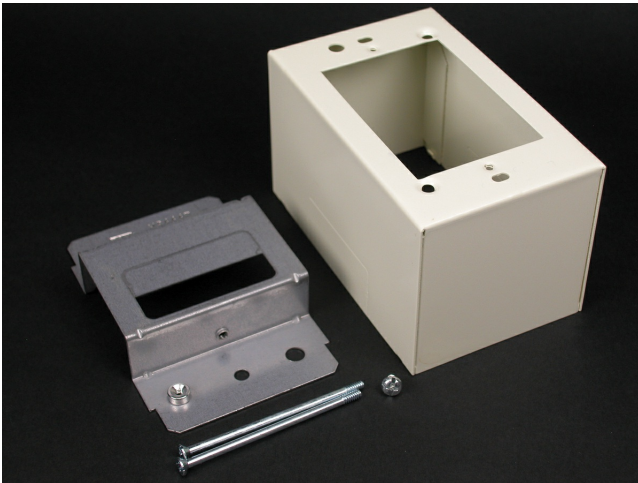

Wiremold
OVER THE RACEWAY BOX 2400 IVORY
Part No. CV2444D

2400® Series Raceway is a single compartment raceway designed for communication or power applications and ideal for use in classrooms, offices, and hotel applications, or anywhere a small low profile raceway is needed. 2400D® Series Divided Raceway is a low profile steel raceway for use where a limited number of power and low voltage cables are required in the same raceway.

Features & Benefits

One-gang, labor-saving, over-the-raceway box. Cover has twistout on each side for 2400 Series Raceway. Accepts industry standard faceplates for electrical and communication devices. NOTE: Accepts NEMA single-gang standard faceplates. Certified to Canadian Safety Standards for sale in Canada. When ordering this product for Canada, add "C" to the beginning of the part number to denote Canadian versions, i.e. "CV2444" or "C2444-FW".