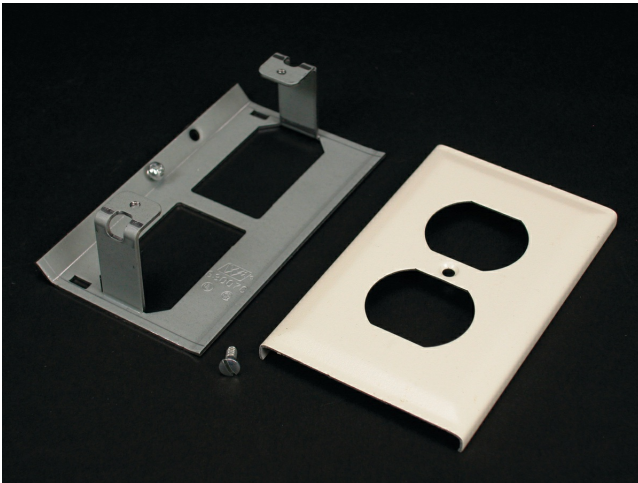

Wiremold
STL DUPLEX RECEPT PLATE 3000 IVORY
Part No. CV3043BE

3000 ® Series Raceway provides wiring capacities for small to medium size installations. Power, communication, or A/V devices can be wired into the raceway for a flush appearance satisfying both aesthetic and functional requirements. 3000 Series Raceway is ideally suited for wiring applications in frequently changing environments such as labs, hospitals and other industrial applications.

Features & Benefits

Installs commercially available 15A-125V (NEMA-15R) grounding receptacles into 3000 Series Raceway. Grounding receptacle included.

NOTE: Certified to Canadian Safety Standards for sale in Canada. When ordering these products, change the "V" color prefix to "CV" or the "G" color prefix to "CG" to denote the Canadian versions.

Specifications

General Info

Product Line	Wiremold	UPC Number	786776537857
Country Of Origin	United States		

Dimensions

Product Weight US	0.05 lb
-------------------	---------

Listing Agencies / 3rd Party Agencies