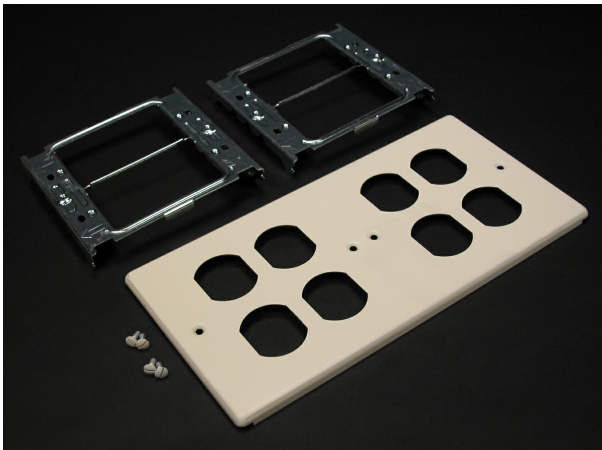

Wiremold
4-GANG W/TWO DUPLEX AND TWO MOD FURNITURE OPENINGS-IVORY
Part No. CV4047-2BBFF

4000® Series Raceway is the work horse of surface raceway systems. 4000 Series Raceway can be divided for multi-service applications making it ideal for applications requiring a large cable capacity and dual-service requirements. Commercial, institutional, and industrial applications benefit from the rigid steel construction and durable ScuffCoat™ finish of this raceway. 4000 Series Raceway is also ideal for municipalities that have code requirements calling for all steel construction or that prohibit nonmetallic cable management systems.

Features & Benefits

Accepts 15A and 20A duplex receptacles and 106 style frame. Includes combination twistouts for either modular furniture adapter or two Keystone RJ45s. NOTE: Certified to Canadian Safety Standards for sale in Canada. When ordering these products, change the "V" color prefix to "CV" or the "G" color prefix to "CG" to denote the Canadian versions.