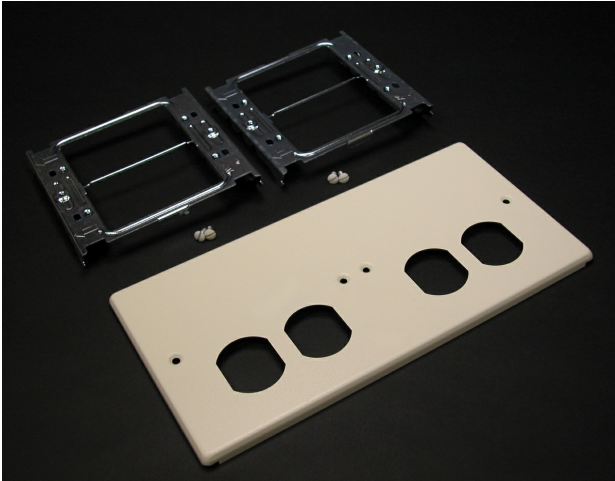

Wiremold
4-GANG W/TWO DUPLEX OPENINGS-IVORY
Part No. CV4047-2BBXX

4000® Series Raceway is the work horse of surface raceway systems. 4000 Series Raceway can be divided for multi-service applications making it ideal for applications requiring a large cable capacity and dual-service requirements. Commercial, institutional, and industrial applications benefit from the rigid steel construction and durable ScuffCoat™ finish of this raceway. 4000 Series Raceway is also ideal for municipalities that have code requirements calling for all steel construction or that prohibit nonmetallic cable management systems.

Features & Benefits

Accepts 15A and 20A duplex receptacles and 106 style frames. Two duplex openings. NOTE: Certified to Canadian Safety Standards for sale in Canada. When ordering these products, change the "V" color prefix to "CV" or the "G" color prefix to "CG" to denote the Canadian versions.