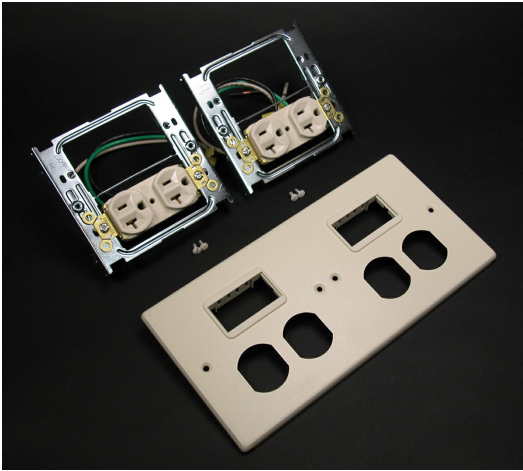

**Wiremold**  
**4-GANG W/TWO DUPLEX INSTALLED AND TWO 2A MINI ADAPTERS-IVORY**  
Part No. CV4047-2WWMM

4000® Series Raceway is the work horse of surface raceway systems. 4000 Series Raceway can be divided for multi-service applications making it ideal for applications requiring a large cable capacity and dual-service requirements. Commercial, institutional, and industrial applications benefit from the rigid steel construction and durable ScuffCoat™ finish of this raceway. 4000 Series Raceway is also ideal for municipalities that have code requirements calling for all steel construction or that prohibit nonmetallic cable management systems.

## Features & Benefits

Includes two Pass and Seymour 20A Duplex Receptacles with 12" wire leads installed on bracket.

Includes mini adapter that accepts Pass and Seymour Activate inserts and Wiremold Open System communication modules.