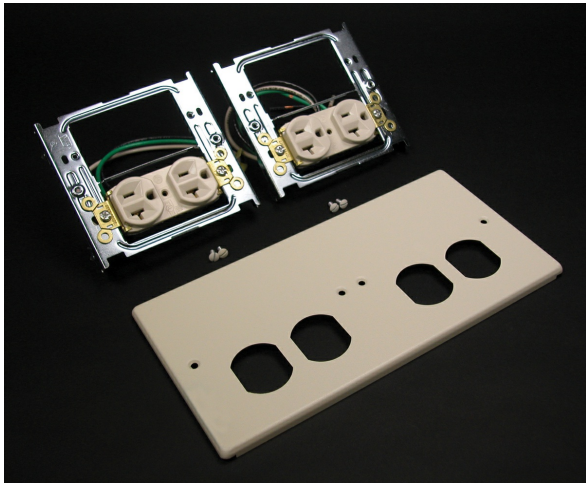

Wiremold
4-GANG W/TWO DUPLEX RECEPTACLES INS IVORY
Part No. CV4047-2WWXX

4000® Series Raceway is the work horse of surface raceway systems. 4000 Series Raceway can be divided for multi-service applications making it ideal for applications requiring a large cable capacity and dual-service requirements. Commercial, institutional, and industrial applications benefit from the rigid steel construction and durable ScuffCoat™ finish of this raceway. 4000 Series Raceway is also ideal for municipalities that have code requirements calling for all steel construction or that prohibit nonmetallic cable management systems.

Features & Benefits

Includes two Pass and Seymour 20A Duplex Receptacles with 12" wire leads installed on bracket.

NOTE: Certified to Canadian Safety Standards for sale in Canada. When ordering these products, change the "V" color prefix to "CV" or the "G" color prefix to "CG" to denote the Canadian versions.

Specifications

General Info

Product Line	Wiremold	UPC Number	786776049237
Country Of Origin	United States		

Dimensions

Product Weight US	0.05 lb
-------------------	---------

Listing Agencies / 3rd Party Agencies