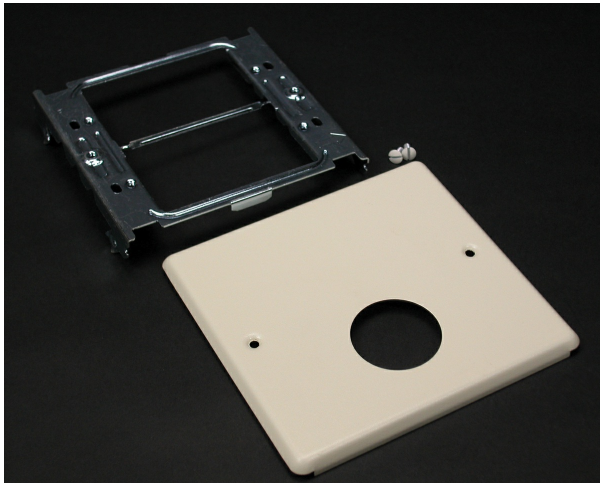

Wiremold
2-GANG SINGLE ROUND OPENING-IVORY
Part No. CV4047AX

4000® Series Raceway is the work horse of surface raceway systems. 4000 Series Raceway can be divided for multi-service applications making it ideal for applications requiring a large cable capacity and dual-service requirements. Commercial, institutional, and industrial applications benefit from the rigid steel construction and durable ScuffCoat™ finish of this raceway. 4000 Series Raceway is also ideal for municipalities that have code requirements calling for all steel construction or that prohibit nonmetallic cable management systems.

Features & Benefits

Accepts straight blade and locking single receptacles with face diameters of 1.38" to 1.39" (35mm to 36mm). NOTE: Certified to Canadian Safety Standards for sale in Canada

When ordering these products, change the "V" color prefix to "CV" or the "G" color prefix to "CG" to denote the Canadian versions