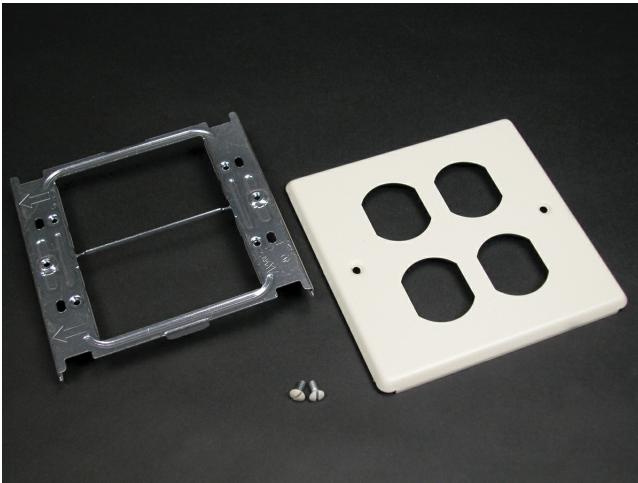

Wiremold
2-GANG W/TWO DUPLEX OPENINGS-IVORY
Part No. CV4047BB

4000® Series Raceway is the work horse of surface raceway systems. 4000 Series Raceway can be divided for multi-service applications making it ideal for applications requiring a large cable capacity and dual-service requirements. Commercial, institutional, and industrial applications benefit from the rigid steel construction and durable ScuffCoat™ finish of this raceway. 4000 Series Raceway is also ideal for municipalities that have code requirements calling for all steel construction or that prohibit nonmetallic cable management systems.

Features & Benefits

For 15A and 20A duplex receptacles. Accepts 106 Communications Duplex Frame.

Specifications

General Info

Product Line	Wiremold	UPC Number	786776041330
Country Of Origin	United States		