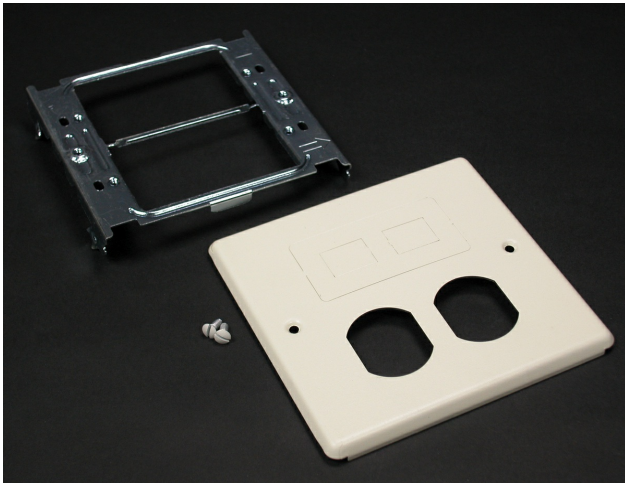

Wiremold
4047 Two-Gang Cover Duplex and Modular Furniture Fitting
Part No. CV4047BF

Accepts 15A and 20A duplex receptacles. Includes combination twistout that can accept either one Modular Furniture adapter, one 106 style frame, or two keystone RJ45s. NOTE: Certified to Canadian Safety Standards for sale in Canada. When ordering these products, change the "V" color prefix to "CV" or the "G" color prefix to "CG" to denote the Canadian versions.

Features & Benefits

Accepts 15A and 20A duplex receptacles. Includes combination twistout that can accept either one Modular Furniture adapter, one 106 style frame, or two keystone RJ45s. NOTE: Certified to Canadian Safety Standards for sale in Canada. When ordering these products, change the "V" color prefix to "CV" or the "G" color prefix to "CG" to denote the Canadian versions.

Specifications

General Info

Product Line	Wiremold	UPC Number	786776041347
Country Of Origin	United States		

Dimensions

Product Width US	4.75 in	Product Length US	5.125 in
------------------	---------	-------------------	----------