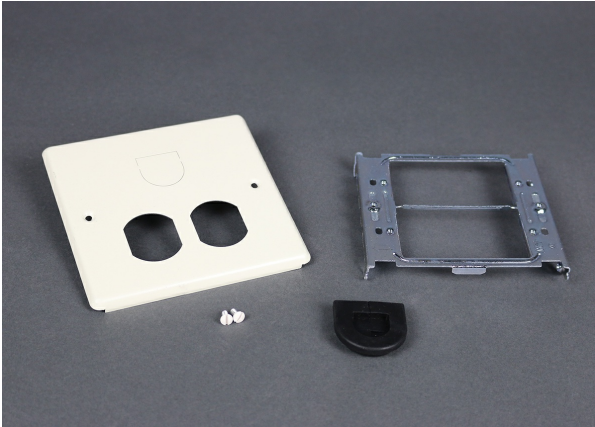

Wiremold
2-GANG W/ONE DUPLEX OPENING AND ONE MOUSE HOLE OPENING IVORY
Part No. CV4047BH

4000® Series Raceway is the work horse of surface raceway systems. 4000 Series Raceway can be divided for multi-service applications making it ideal for applications requiring a large cable capacity and dual-service requirements. Commercial, institutional, and industrial applications benefit from the rigid steel construction and durable ScuffCoat™ finish of this raceway. 4000 Series Raceway is also ideal for municipalities that have code requirements calling for all steel construction or that prohibit nonmetallic cable management systems.

Features & Benefits

Two-gang cover with duplex receptacle opening, mouse hole twist out and grommet.

Specifications

General Info

Product Line	Wiremold	UPC Number	786776045383
--------------	----------	------------	--------------

Country Of Origin	United States
-------------------	---------------

Dimensions

Product Weight US	0.05 lb
-------------------	---------

Listing Agencies / 3rd Party Agencies

cULus ListingNumber	E41751	cULus Listed	Yes
---------------------	--------	--------------	-----