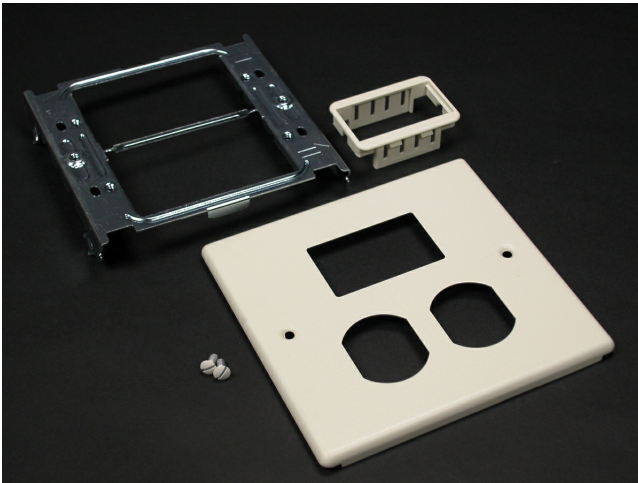

Wiremold  
2-GANG DUPLEX AND 2A MINI ADAPT IV  
Part No. CV4047BM

4000® Series Raceway is the work horse of surface raceway systems. 4000 Series Raceway can be divided for multi-service applications making it ideal for applications requiring a large cable capacity and dual-service requirements. Commercial, institutional, and industrial applications benefit from the rigid steel construction and durable ScuffCoat™ finish of this raceway. 4000 Series Raceway is also ideal for municipalities that have code requirements calling for all steel construction or that prohibit nonmetallic cable management systems.

## Features & Benefits

Accepts 15A and 20A duplex receptacles and 106 style frames. Includes mini adapter that will accept Activate Series inserts and Wiremold Open System communication modules. NOTE: Certified to Canadian Safety Standards for sale in Canada. When ordering these products, change the "V" color prefix to "CV" or the "G" color prefix to "CG" to denote the Canadian versions.