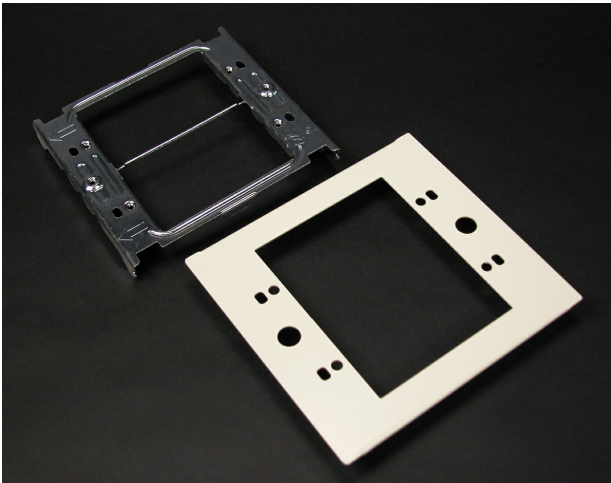

Wiremold
2-GANG DEVICE PLATE-IVORY
Part No. CV4047C-2

4000® Series Raceway is the work horse of surface raceway systems. 4000 Series Raceway can be divided for multi-service applications making it ideal for applications requiring a large cable capacity and dual-service requirements. Commercial, institutional, and industrial applications benefit from the rigid steel construction and durable ScuffCoat™ finish of this raceway. 4000 Series Raceway is also ideal for municipalities that have code requirements calling for all steel construction or that prohibit nonmetallic cable management systems.

Features & Benefits

Accepts commercially available 2-gang flush plates (not furnished). NOTE: Certified to Canadian Safety Standards for sale in Canada. When ordering these products, change the "V" color prefix to "CV" or the "G" color prefix to "CG" to denote the Canadian versions.