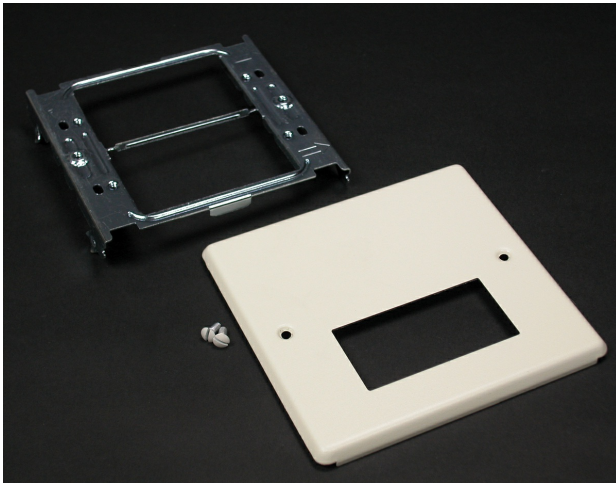

**Wiremold**  
**4047 Two-Gang Cover Rectangular Opening and Modular Furniture**  
Part No. CV4047RF

Accepts rectangular GFCI, Surge and Decorator style devices, modular furniture adapters and RJ45s. Does not accept 5507 Series Faceplates. NOTE: Certified to Canadian Safety Standards for sale in Canada. When ordering these products, change the "V" color prefix to "CV" or the "G" color prefix to "CG" to denote the Canadian versions.

## Features & Benefits

Accepts rectangular GFCI, Surge and Decorator style devices, modular furniture adapters and RJ45s. Does not accept 5507 Series Faceplates. NOTE: Certified to Canadian Safety Standards for sale in Canada. When ordering these products, change the "V" color prefix to "CV" or the "G" color prefix to "CG" to denote the Canadian versions.

### Dimensions

Product Width US	4.75 in	Product Length US	5.125 in
------------------	---------	-------------------	----------