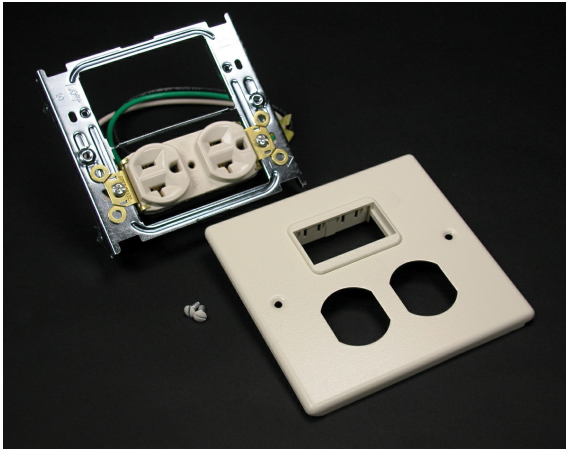

Wiremold
2-GANG W/ONE DUPLEX INSTALLED AND SERIES II MINI ADAPTER-IVORY
Part No. CV4047WS

4000® Series Raceway is the work horse of surface raceway systems. 4000 Series Raceway can be divided for multi-service applications making it ideal for applications requiring a large cable capacity and dual-service requirements. Commercial, institutional, and industrial applications benefit from the rigid steel construction and durable ScuffCoat™ finish of this raceway. 4000 Series Raceway is also ideal for municipalities that have code requirements calling for all steel construction or that prohibit nonmetallic cable management systems.

Features & Benefits

Includes one Pass and Seymour 20A Duplex Receptacle with 12" wire leads installed on bracket. Includes mini adapter that accepts one Ortronics Series II insert. NOTE: Certified to Canadian Safety Standards for sale in Canada. When ordering these products, change the "V" color prefix to "CV" or the "G" color prefix to "CG" to denote the Canadian versions.