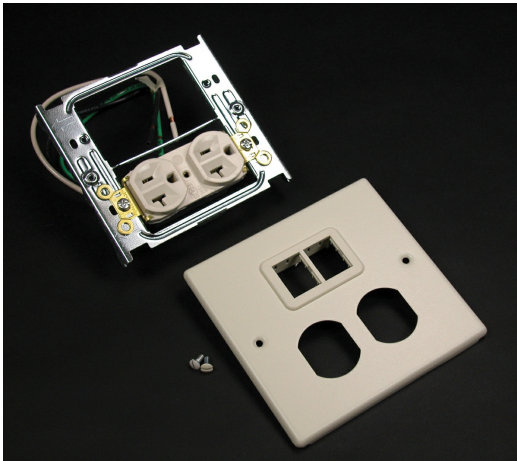

Wiremold
2-GANG W/ONE DUPLEX INSTALLED AND TRACJACK MINI ADAPTER-IVORY
Part No. CV4047WT

4000® Series Raceway is the work horse of surface raceway systems. 4000 Series Raceway can be divided for multi-service applications making it ideal for applications requiring a large cable capacity and dual-service requirements. Commercial, institutional, and industrial applications benefit from the rigid steel construction and durable ScuffCoat™ finish of this raceway. 4000 Series Raceway is also ideal for municipalities that have code requirements calling for all steel construction or that prohibit nonmetallic cable management systems.

Features & Benefits

Includes one Pass and Seymour 20A Duplex Receptacle with 12" wire leads installed on bracket. Includes mini adapter that accepts two Ortronics TracJack inserts. NOTE: Certified to Canadian Safety Standards for sale in Canada. When ordering these products, change the "V" color prefix to "CV" or the "G" color prefix to "CG" to denote the Canadian versions.