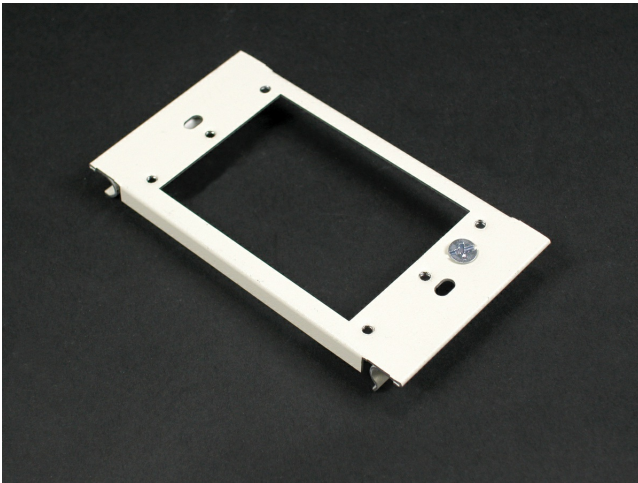

Wiremold  
**IVORY 1 GANG DEVICE PLATE**  
Part No. CV6007C-1

6000® Series Raceway can be used divided for separate wiring circuits or multi-service applications. For large cabling installations, 6000 can be used undivided as headers and feeders or to bring wiring to a specified location. 6000 Series Raceway is ideal for all applications requiring a high cable capacity, dual service steel raceway. Commercial, institutional, and industrial applications all benefit from the 6000 Series rigid steel construction and durable Ivory ScuffCoat™ finish. 6000 Series Raceway is also ideal for municipalities that require either all steel construction or prohibit nonmetallic cable management systems.

## Features & Benefits

For vertical mounting of single-gang devices. Use with industry standard faceplates for electrical and communication devices. Can also be used with 4000B Series. Certified to Canadian Safety Standards for sale in Canada. When ordering these products, change the "V" color prefix to "CV" or the "G" color prefix to "CG" to denote the Canadian versions.

### Dimensions

Product Width US	2.5 in
------------------	--------