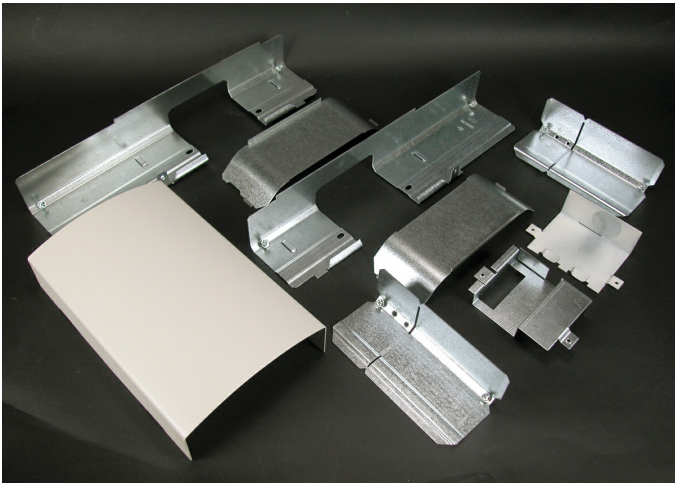

Wiremold
Discontinued - DS4000 Small Obstacle Transition Fitting
Part No. DS4075-DV

Passes DS4000 Series Raceway over previously installed conduit or raceways as large as 2400 Series Raceway. Also creates transition of 500, 700 or 2400D Series Raceway from DS4000 Series Raceway.

Features & Benefits

Passes DS4000 Series Raceway over previously installed conduit or raceways as large as 2400 Series Raceway. Also creates transition of 500, 700 or 2400D Series Raceway from DS4000 Series Raceway.

Specifications

General Info

Product Line	Wiremold	UPC Number	786776081367
Country Of Origin	United States	Application Sector	Commercial
Standard	cULus Listed Raceway: File E4376 Guide RJBT. Fittings: File E41751 Guide RJPR. Base & Blank Cover: Meets Article 386 of NEC. Meets Section 12-600 of CEC.	Type	Raceway