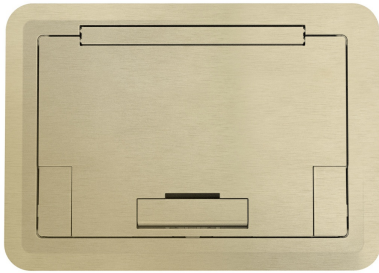

Wiremold
Evolution Series EFB45 Floor Box Surface Style Cover with Solid Lid
Part No. EFB45BTCSB

Low profile cover designed to attach to the EFB45S style floor boxes. Each cover is made of die-cast aluminum and is equipped with a durable hinge which allows the cover to rotate open 180° and two (2) slide egress doors that lock in the open position and automatically close around the cables when the cover is closed. The cover assemblies are designed to work with finished floors such as carpet tile and wood. In order to make the cover assembly flush with the polished concrete or terrazzo floor, the EFB45-CTR (concrete/terrazzo) ring must be used (ring sold separately). The cover assemblies are available in three (3) powder coat finishes: black (BK) gray (GY) and bronze (BZ) and three (3) durable finishes: satin brass (SB) satin nickel (SN) and brushed aluminum (AA)

Features & Benefits

Die cast aluminum cover assemblies.

Decorative powder coat colors (black gray) and durable finishes (brushed aluminum, satin brass, satin nickel) will complement any room décor

Auto-close egress doors. Cable egress doors lock in position when open and automatically closes around wires to protect cabling and reduce trip hazards.

Floor Box Covers have been designed to work on multiple floor surfaces and are manufactured from die cast aluminum to provide strength and style

Hinge design enables covers to open a full 180° and lie flat on the floor surface with the durability to support a large cover. Provides easy access to all interior modules and activations while reducing tripping hazards.

Type	Cover
------	-------

Dimensions

Product Width US	9.875 in	Product Weight US	7.2 lb
------------------	----------	-------------------	--------

Listing Agencies / 3rd Party Agencies

cULus Listed	Yes
--------------	-----