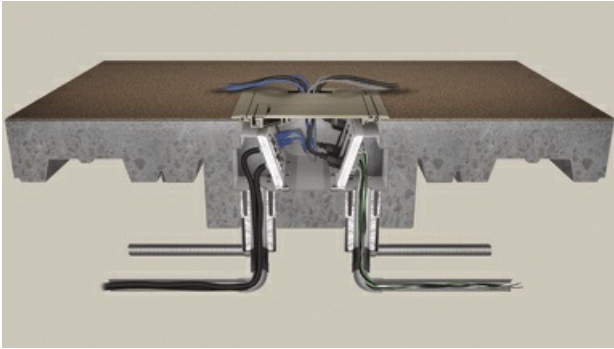

Wiremold  
**EFB6S-FC1122 Evolution Series 6-Gang Fire-Classified Floor Box**  
Part No. EFB6S-FC1122

6-Gang Fire Classified Floor Box Pre-assembled installation ready Floor Box has been designed to be installed in above grade concrete floors while maintaining the fire classification of the floor. This box is classified to be used in 1-, 1 1/2-, 2-, or 3-hour fire rated floors. Designed to accept standard size wall plates. Box comes complete with all components needed for initial installation.

## Features & Benefits

6-Gang Fire Classified Floor Box Pre-assembled installation ready Floor Box has been designed to be installed in above grade concrete floors while maintaining the fire classification of the floor.

This box is classified to be used in 1-, 1 1/2-, 2-, or 3-hour fire rated floors. Designed to accept standard size wall plates. Box comes complete with all components needed for initial installation.