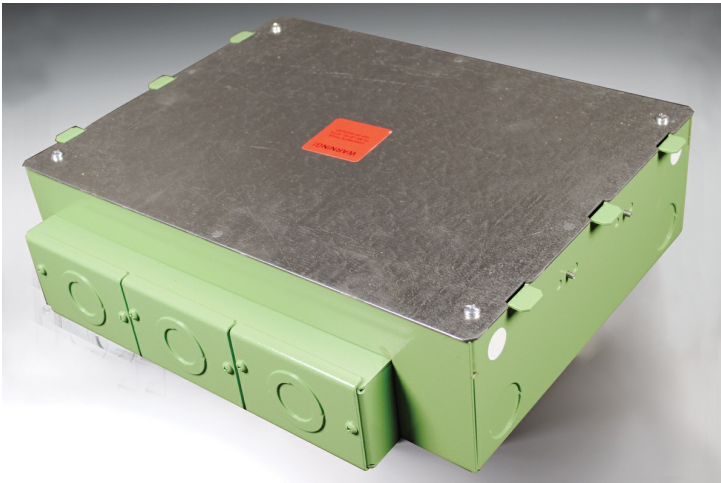

Wiremold  
Evolution™ Series Six Gang On-Grade Floor Box  
Part No. EFB6S-OG

Evolution™ Series Floor Boxes are the latest advancement in the most complete and innovative line of floor solutions in the industry. In addition to a unique design that allows the same floor box to be used in multiple floor applications, high capacity and multi-functional capabilities make Evolution Series Floor Boxes ideal for areas where large capacity audio/video, power and communication services are needed. These boxes have completely finished interiors with removable modules that provide easy access for reconfiguring services. Evolution Series Floor Boxes are an ideal option for installations where services are constantly evolving, such as commercial offices, conference rooms, stages, and entertainment venues.

## Features & Benefits

The Evolution™ Series Six Gang On-Grade Floor Box is designed to be installed in both on-grade and above grade concrete floor applications. Box has an epoxy coating that allows the box to be placed in on-grade applications without the need for additional vapor barriers. The box has a fully finished interior to assist plugging and unplugging of devices, and comes complete with all components needed for initial installation. Designed to work with standard size wall plates for six gangs of capacity. Custom options are available upon request.

### General Info

Product Line	Wiremold	Color	Green
UPC Number	786776176469	Country Of Origin	Mexico
Construction	Assembled	Application Sector	Commercial
Standard	cULus Listed Metallic Outlet Boxes: File E2961 Guide QCIT, Meets Article 314.27(C) of NEC.	Type	Floor Box

### Dimensions

Product Width US	13.75 in	Product Weight US	18.03 lb
Product Volume US	915.98 cu in	Product Depth US	16.13 in
Product Height US	4.13 in	Cubic Capacity	32 cu in

---