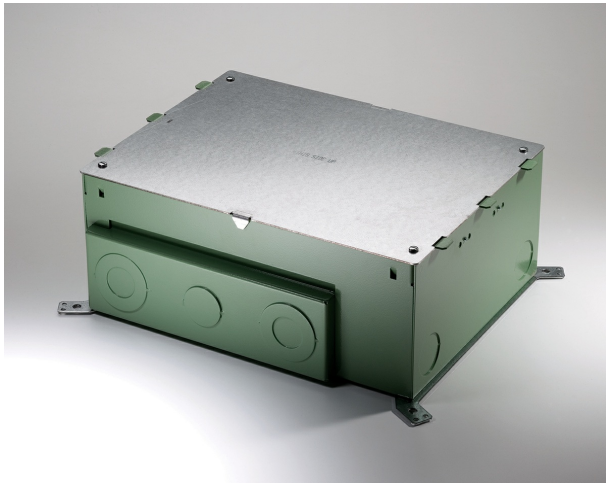

**Wiremold**  
**Evolution™ Series Eight Gang On-Grade Floor Box**  
Part No. EFB8S-OG

The Evolution™ Series Eight Gang On-Grade Floor Box is designed to be installed in both on-grade and above grade concrete floor applications. Box has an epoxy coating that allows the box to be placed in on-grade applications without the need for additional vapor barriers. The box has a fully finished interior to assist plugging and unplugging of devices, and comes complete with all components needed for initial installation. Designed to work with standard size wall plates for eight gangs of capacity. Custom options are available upon request.

## Features & Benefits

The Evolution™ Series Eight Gang On-Grade Floor Box is designed to be installed in both on-grade and above grade concrete floor applications.

The box has a fully finished interior to assist plugging and unplugging of devices, and comes complete with all components needed for initial installation.

Box has an epoxy coating that allows the box to be placed in on-grade applications without the need for additional vapor barriers.

Designed to work with standard size wall plates for eight gangs of capacity. Custom options are available upon request.