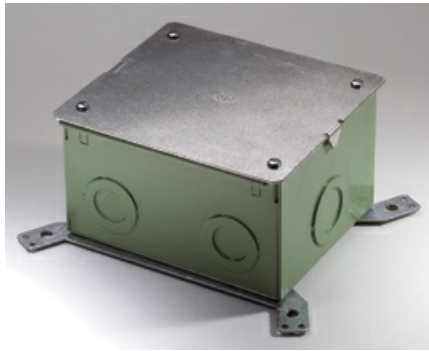

**Wiremold**  
**Evolution™ Series Furniture Feed On-Grade Floor Box**  
Part No. EFBFF-OG

Evolution™ Series Furniture Feed On-Grade Floor Box is for use in on-grade and above grade concrete floor applications. Box is provided with a protective, disposable cover that allows the box to be installed at any point in the construction process. Box is available with an epoxy coating for on-grade applications. Custom options are available upon request. For use with carpet, tile and wood covered floors. NOTE: Not designed for use with bare concrete or terrazzo floors.