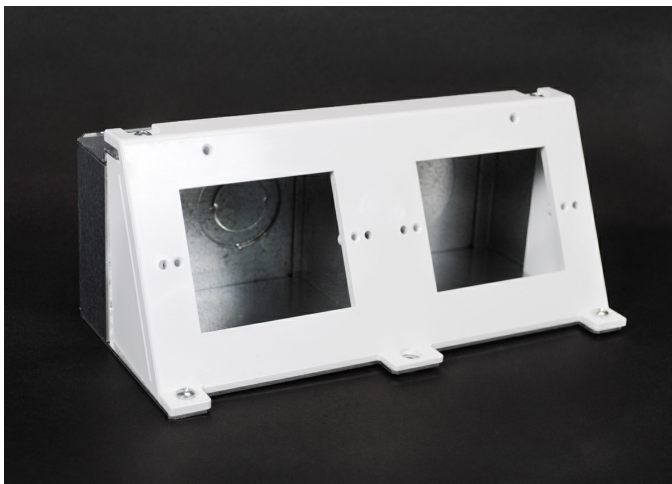

Wiremold
Evolution Series Wall Box Replacement Device Module
Part No. EFS-DM

Comes complete with module base, 2" trade size knockout plate, 3/4" and 3/4" / 1/1/4" concentric knockout plate, and a removable divider. Finished in a decorative white color.

Features & Benefits

This product meets the material restrictions of RoHS

Specifications

General Info

UPC Number	786776182767	Country Of Origin	United States
Product Line	Wiremold	Application Sector	Commercial
Type	Floor Box	Construction	Unassembled
Standard	cULus Listed Metallic Outlet Boxes: File E2961 Guide QCIT, Meets Article 314.27(C) of NEC.		