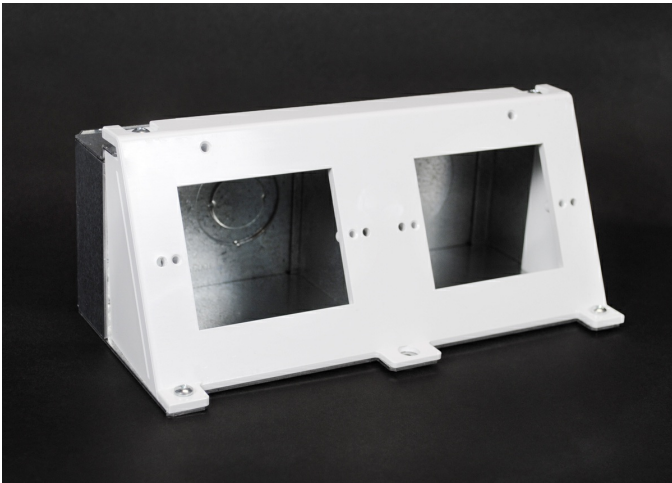

Wiremold  
Evolution Series Wall Box Replacement Device Module  
Part No. EFS-DM

Comes complete with module base, 2" trade size knockout plate, 3/4" and 3/4" / 1/1/4" concentric knockout plate, and a removable divider. Finished in a decorative white color.