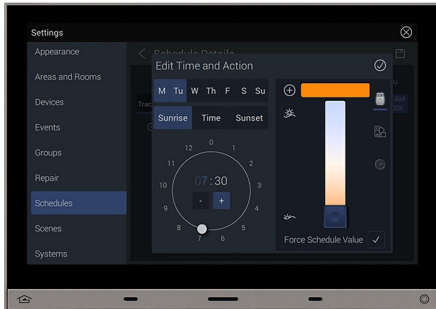

Equinox 73 is a high bright LCD touchscreen that is always on and always available. The touchscreen provides immediate control and status of lighting and shades.

Features & Benefits

Hardwired, always connected, always on multi-system dashboard (showing lighting, shade, and divide and combine status via on-screen widgets)

Glass to edge aesthetic and graphical user interface

Access favorite scenes, lighting loads, or shades quickly from the main screen. Swipe left or right to access more favorites

Additional widgets for Schedules, Events, and Scenes are easily created or modified from the touchscreen or app

Programmable tactile switch can provide traditional "on" or "off" function, personalized scene control, etc.

Simple single button control of the entire space using the room button

Home button returns to the main dashboard, no matter where you are in the on-screen navigation

Five main widgets simplify the control of a space or the entire project – Lighting, Shades, Scenes, Divide and Combine, Main Screen/Room Button

Three levels of user access controlled by passwords

Specifications