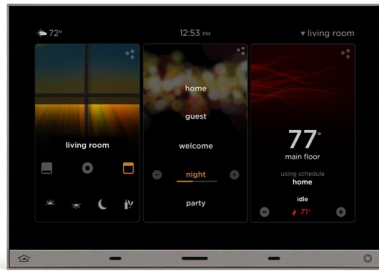

Vantage
Discontinued - Equinox 73
Part No. EQ73TB-TI

Equinox 73 is an LCD keypad that provides control of scenes, shades, audio, and climate in a simple and intuitive 7" capacitive touch graphical user interface for multi-system control. It offers a simple navigation experience and an ambient light sensor for auto day/night backlighting. Utilizing the power of Vantage Design Center software, Equinox 73 has three visible widgets with full screen and edit modes.

Features & Benefits

7" LCD touchscreen	Titanium TrimLine II frame
black glass-to-edge surface aesthetic	Unique widget based graphical user interface
esthetically identical to other Equinox products	Ambient light sensor for auto day/night backlighting
Each Equinox device includes one software license for the Equinox app	Motion sensor screen on and initiate task
Three visible widgets with full screen and edit modes	Gesture, flick, tap, and swipe
90% daily control	