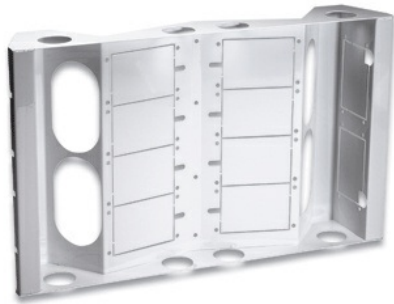

**On-Q**  
**Discontinued - Large Wing Mounting Bracket**  
Part No. F7754

The large wing for concrete construction Enclosures is designed to mount all of your On-Q modules. Telephone, video, networking, camera and audio modules can all be mounted directly in the single size module spaces. Talk about versatility! The Large Wi

## Features & Benefits

---

Allows mounting of 3 single-bay modules