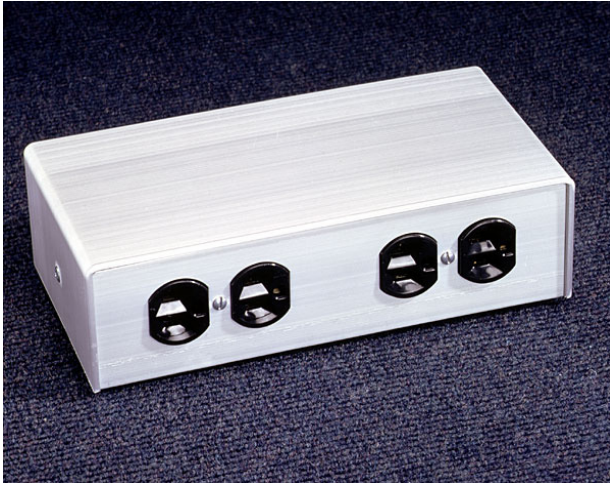

**Wiremold
FIT Multi-Service Poke-Thru Device**
Part No. FIT

Pedestal Style Poke-Thru Devices from Legrand are an ideal solution for bringing large capacity power and communication services to workstations in an open space, above-grade floor environment. Every Pedestal Poke-Thru Device from Legrand comes with built-in TopGuard protection, an industry-leading design that meets and exceeds UL scrub water exclusion requirements for tile and carpet floors. Topguard protection prevents water, dirt, or debris from entering the power and communication compartments located below the floor, through the service head or floor fittings. All Pedestal Poke-Thru Devices from Legrand can be installed on tile, carpet, or wood covered floors. Each of these devices provides an excellent solution for both new or retrofit construction, with typical applications that include commercial office buildings, financial institutions, and government facilities.