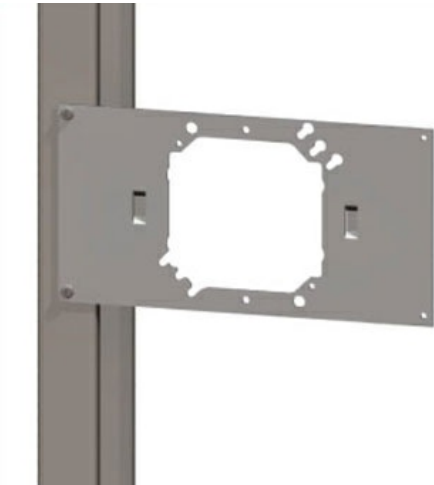

Cablofil
SINGLE OPENING WALL BRACKET BOX OF 25 [FP211097]
Part No. FP211097

Rough-in is fast and easy with FAS Power. Manufactured floor brackets slide under the sill plate with no vertical measuring needed. Wall brackets with pre-mounted boxes and rings quickly attach to the stud. And for fast job starts, FAS Power products are prepackaged and shipped to the requirements of the contractor. To save time in the planning process, use our online configurator.

Features & Benefits

Easy to install with Stud alignment tabs

Specifications

General Info

Product Line	Cablofil	Finish	Pre-Galvanized
UPC Number	800388058200	Country Of Origin	United States
Standard	UL Listed		

Dimensions

Product Width US	6.0 in	Product Weight US	9.3 lb
Product Volume US	0.094 cu ft	Product Depth US	9.0 in
Product Height US	3.0 in		

Trade Programs

BAA	Yes
-----	-----