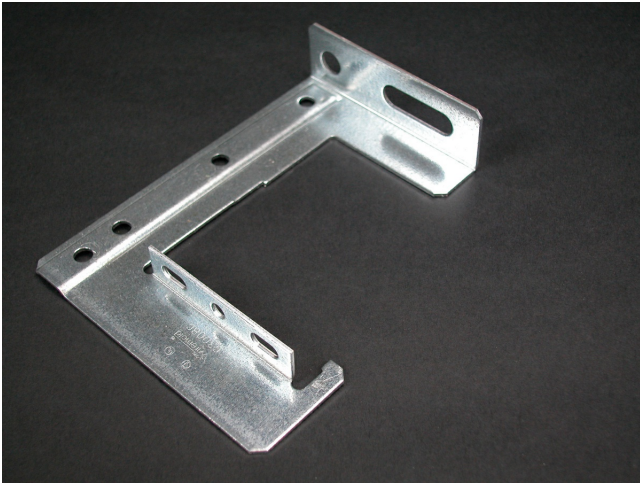

Wiremold

3000 C-Hanger Fitting
Part No. G3008C

Suspends 3000 Series Raceway from structural ceilings. Designed for use with 3/8" (9.5mm) threaded rod. Hangers should be installed no more than 5' (1.5m) apart along raceway run. This C-Hanger can be mounted back-to-back for double run of 3000 Series Raceway.

Features & Benefits

This product meets the material restrictions of RoHS

Specifications

General Info

UPC Number	786776088786	Country Of Origin	United States
Product Line	Wiremold	Application Sector	Commercial
Type	Raceway	Standard	cULus Listed Raceway:File E4376 Guide RJBT. Fittings: File E41751 Guide RJPR. Base & Blank Cover: Meets Article 386 of NEC. Meets Section 12-600 of CEC.