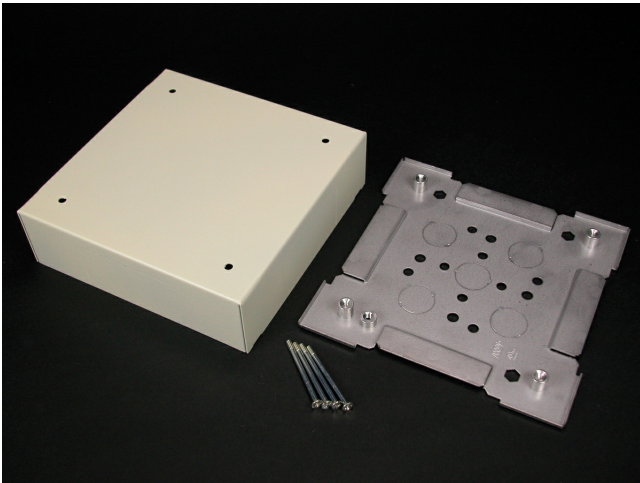

Wiremold  
3000 Utility Box Fitting  
Part No. G3028

Used as a tee, cross, junction box, or for branch circuit extensions in 3000 Series Raceway. Cover has raceway twistouts on all sides. Base has five 1/2" trade size KOs and four fixture mounting holes.

## Features & Benefits

Used as a tee, cross, junction box, or for branch circuit extensions in 3000 Series Raceway. Cover has raceway twistouts on all sides. Base has five 1/2" trade size KOs and four fixture mounting holes.

### General Info

Product Line	Wiremold	UPC Number	786776085693
Country Of Origin	United States	Application Sector	Commercial
Standard	cULus Listed Raceway:File E4376 Guide RJBT. Fittings: File E41751 Guide RJPR. Base & Blank Cover: Meets Article 386 of NEC. Meets Section 12-600 of CEC.	Type	Raceway

### Dimensions

Product Depth US	1.875 in	Product Length US	6.375 in
------------------	----------	-------------------	----------